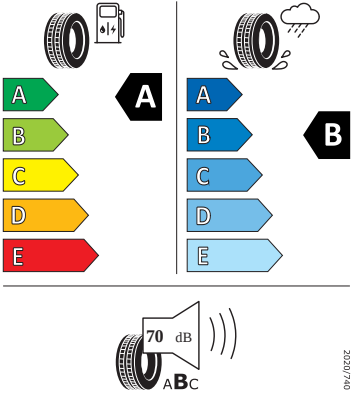

- Goodyear 205.0/55.0 R17

GOODYEAR

582740

205/55R17 91 V

C1